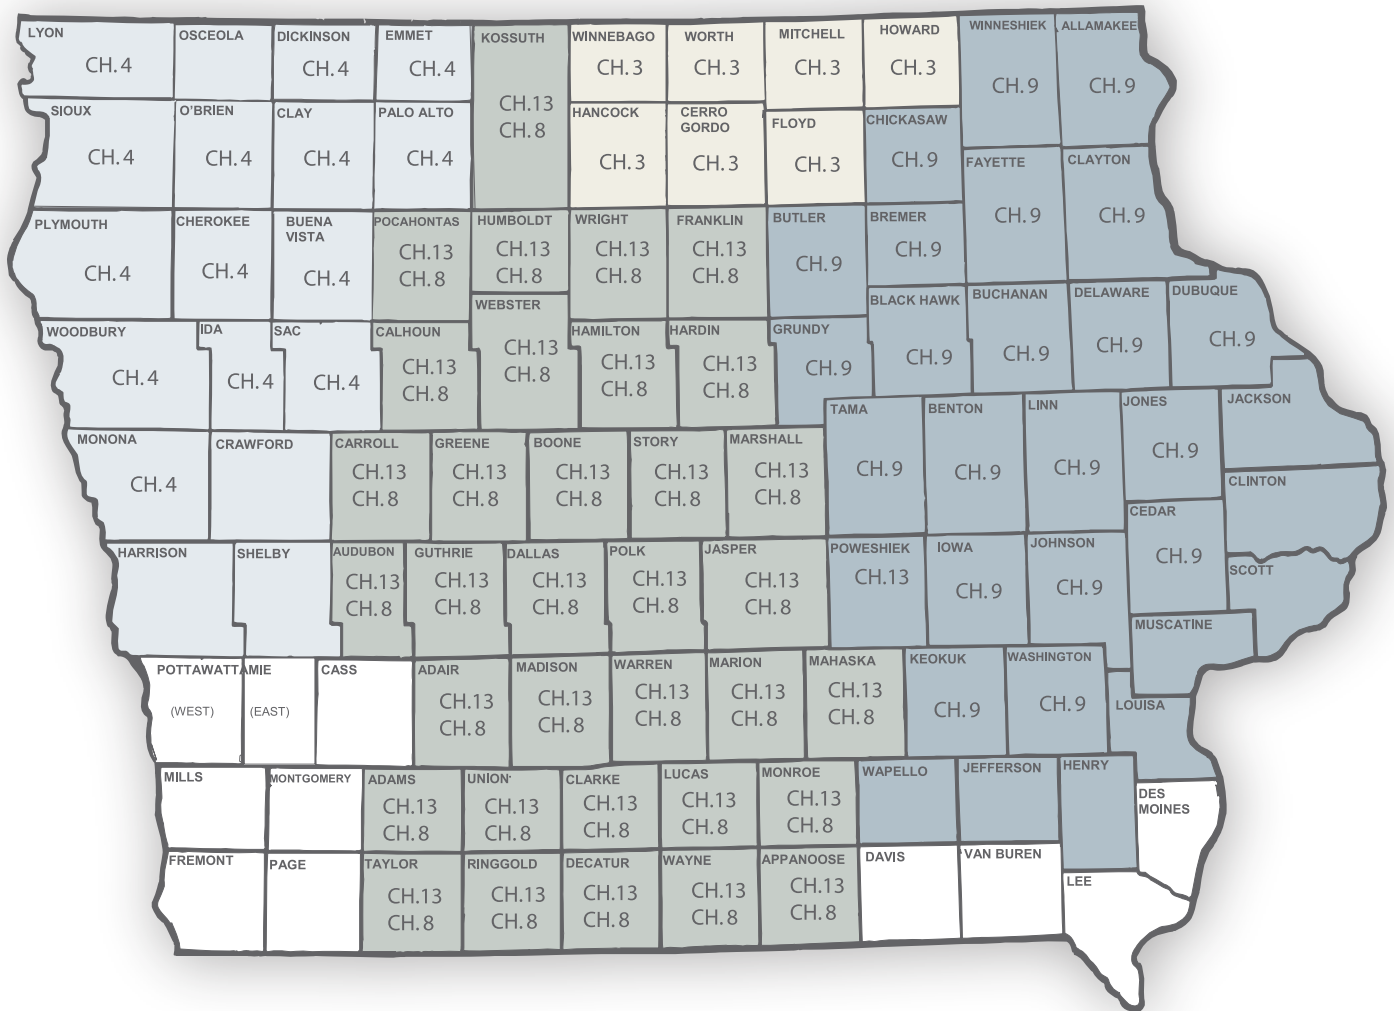

Iowa Minute Coverage Map

- KIMT-TV Channel 3/Mason City**
Thursdays on Daybreak (5:30 – 7 a.m.),
6 p.m. and 10 p.m. newscasts
- KTIV - TV Channel 4/Sioux City**
Thursday evenings alternating between
6 p.m. and 10 p.m. newscasts
- KCRG-TV Channel 9/Cedar Rapids**
Thursday evenings alternating between
6 p.m. and 10 p.m. newscasts

- WHO-TV Channel 13/Des Moines**
Thursday mornings on the 6:30 a.m.
newscast and Wednesday evenings
on the 6 p.m. newscast
- KCCI-TV Channel 8/Des Moines**
Thursday evenings on the 10 p.m. newscast

*Those counties in which a channel is indicated represents a Designated Market Area (DMA) of that station. The indicated station is licenced to serve that area, however it generally reaches beyond those borders.